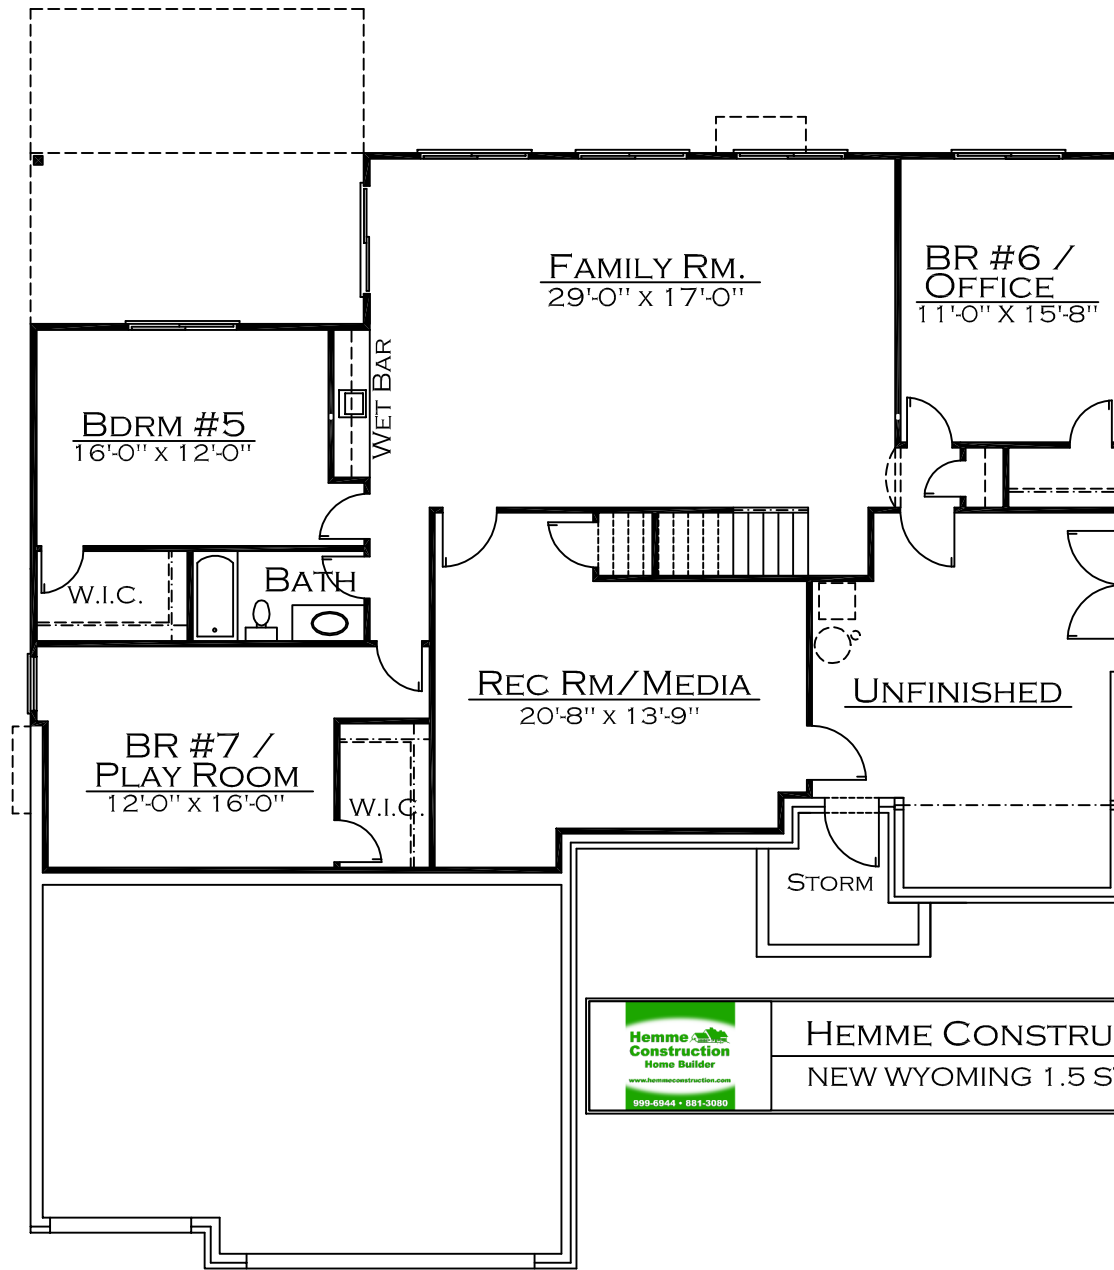

Hemme Construction Home Builder www.hemmeconstruction.com 999-6944 • 851-3050	HEMME CONSTRUCTION NEW WYOMING 1.5 STORY V2