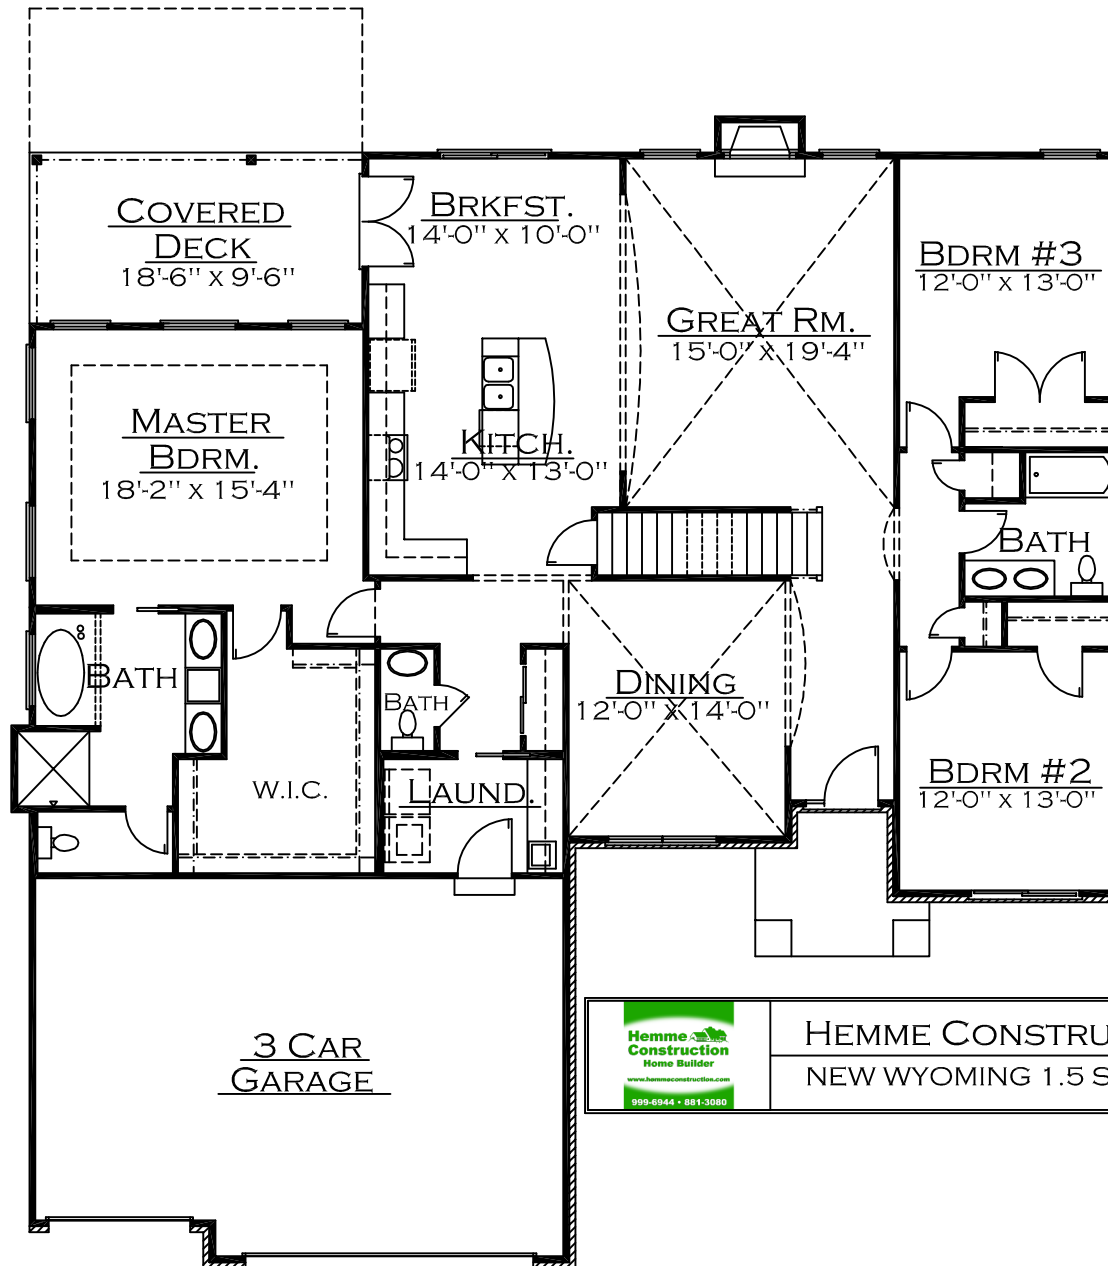

Hemme Construction Home Builder www.hemmeconstruction.com 999-6944 • 881-3080	HEMME CONSTRUCTION NEW WYOMING 1.5 STORY V2