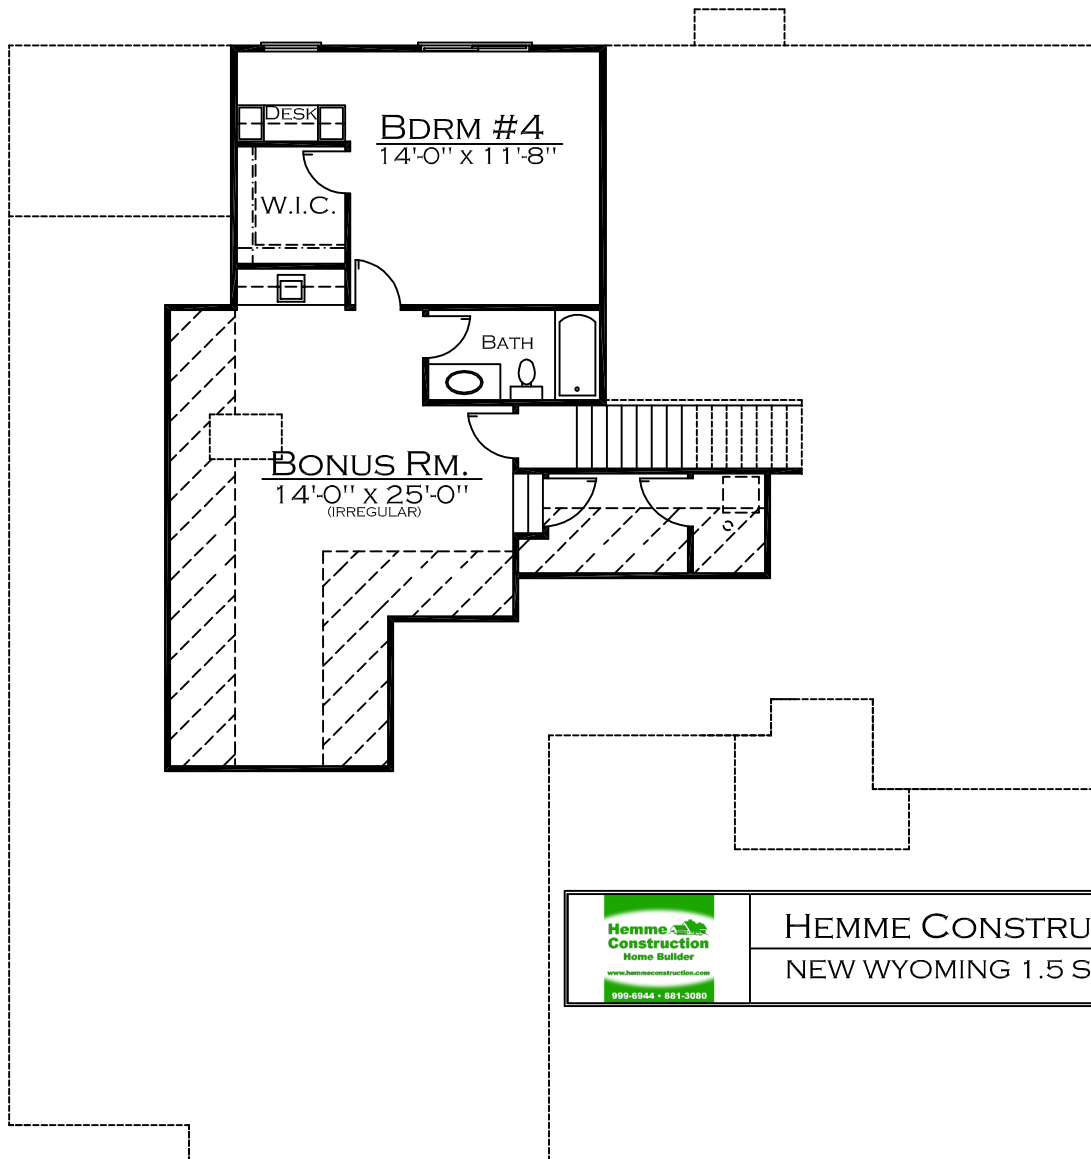

Hemme Construction Home Builder www.hemmeconstruction.com 999-6944 • 881-3080	HEMME CONSTRUCTION NEW WYOMING 1.5 STORY V2