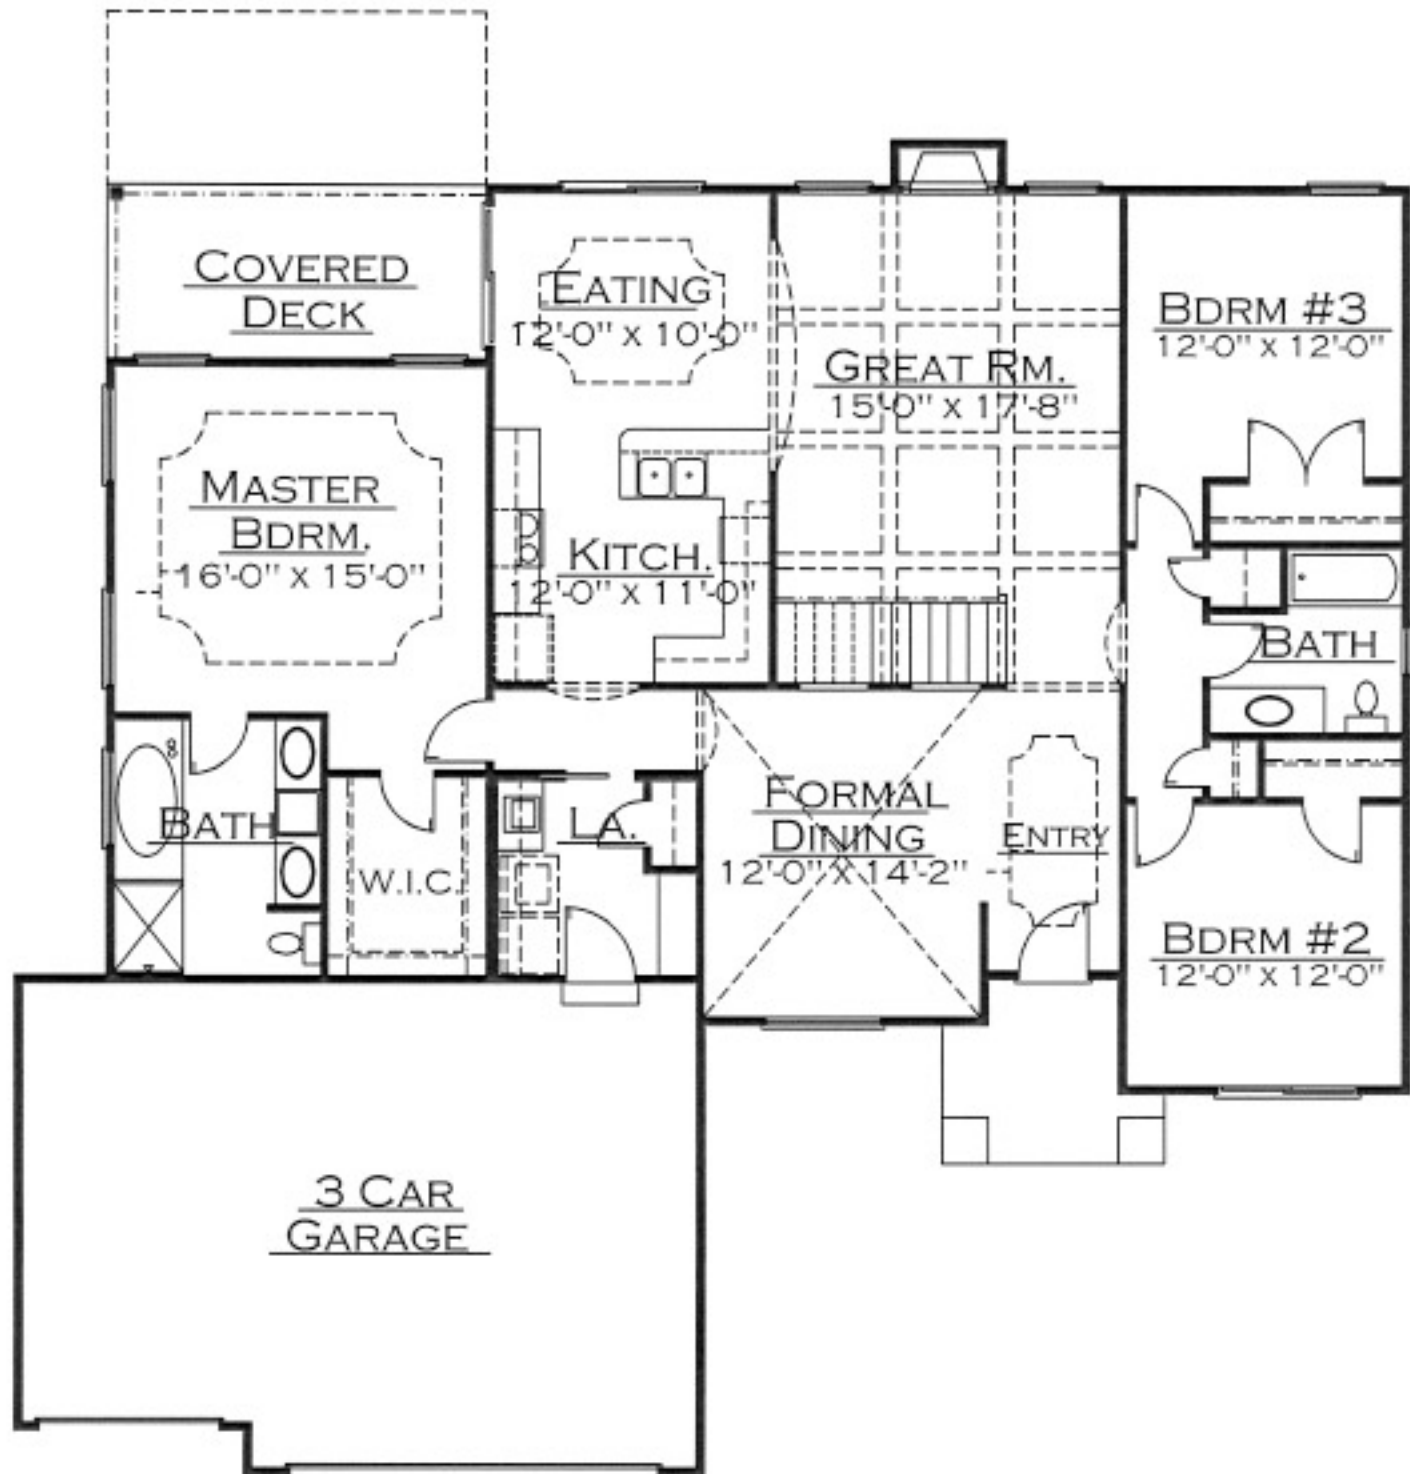

Wyoming V4

Bedrooms 5
Bathrooms 3
Main Level Approx. 1924 sf
Lower Level Approx. 1518 sf
Total Approx. 3442 sf

COVERED
DECK

MASTER
BDRM.
16'-0" x 15'-0"

BATH

W.I.C.

L.A.

EATING
12'-0" x 10'-0"

KITCH.
12'-0" x 11'-0"

GREAT RM.
15'-0" x 17'-8"

FORMAL
DINING
12'-0" x 14'-2"

ENTRY

BDRM #3
12'-0" x 12'-0"

BATH

BDRM #2
12'-0" x 12'-0"

3 CAR
GARAGE