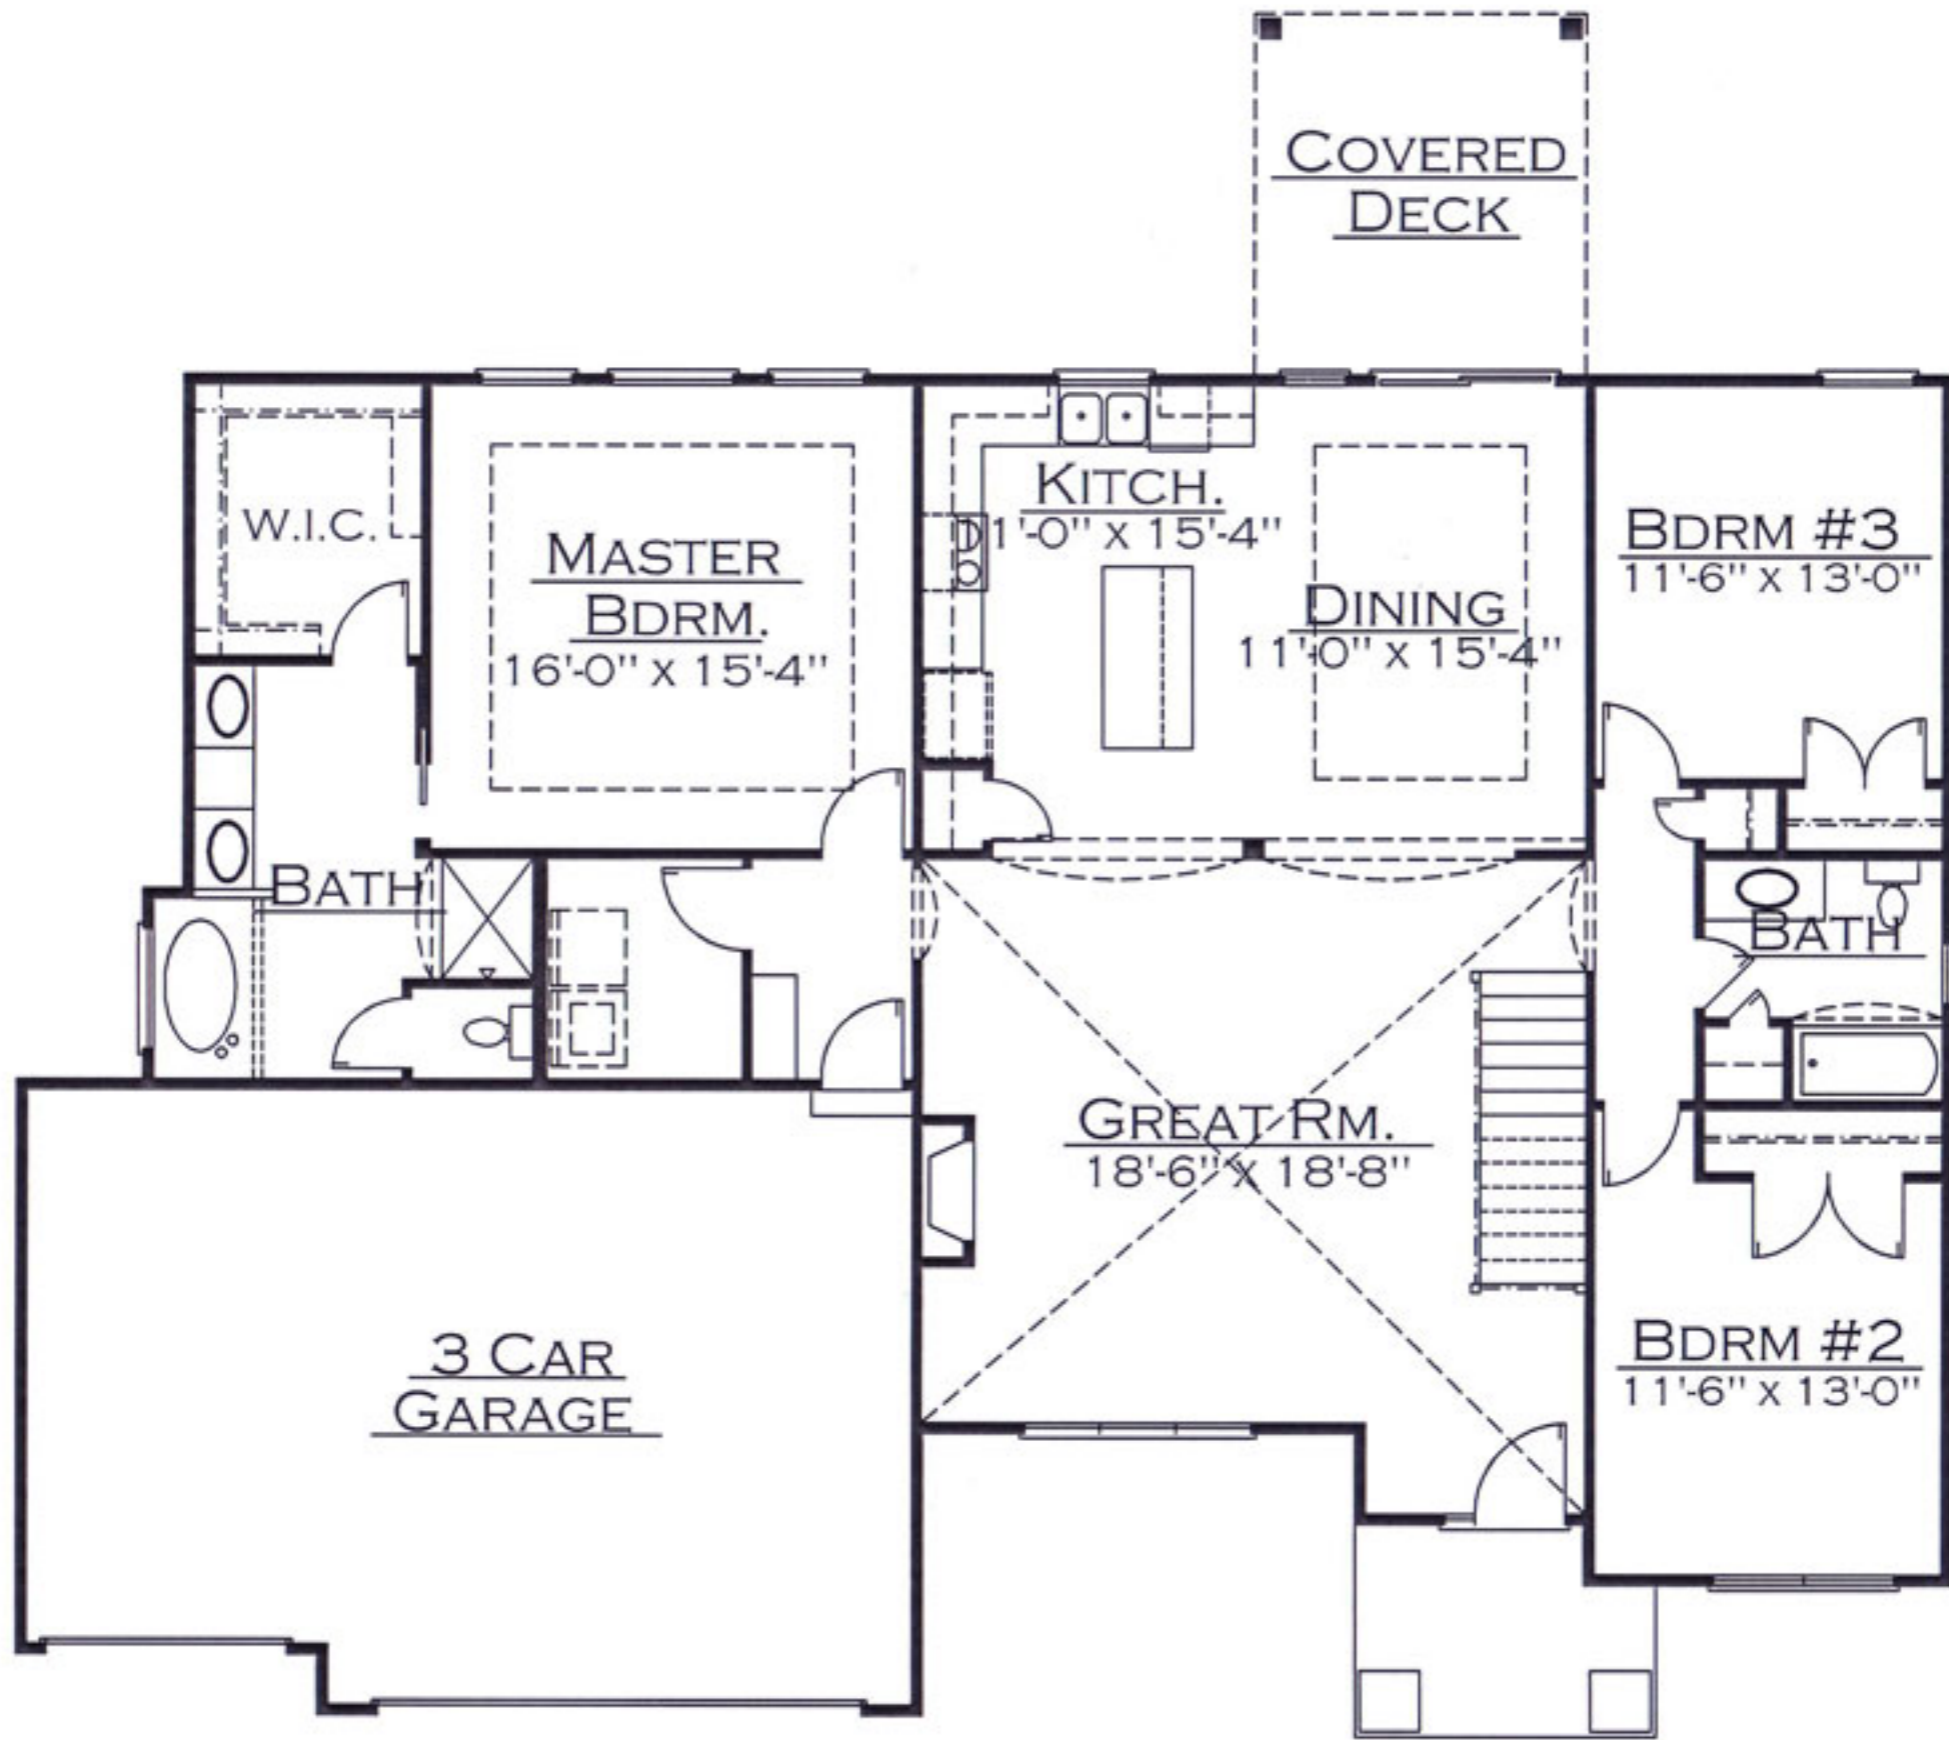

New Cascade

Bedrooms 6

Bathrooms 3

Main Level Approx. 1890 sf

Lower Level Approx. 1469 sf

Total Approx. 3359

Hemme Construction, LLC • 4721 Valhalla Ct. Columbia, MO 65203 • www.hemmeconstruction.com
Jeff: 573-999-6944 • jeff@hemmeconstruction.com

A Buckley

COVERED
DECK

W.I.C.

MASTER
BDRM.
16'-0" x 15'-4"

KITCH.
11'-0" x 15'-4"

DINING
11'-0" x 15'-4"

BDRM #3
11'-6" x 13'-0"

BATH

BATH

GREAT RM.
18'-6" x 18'-8"

3 CAR
GARAGE

BDRM #2
11'-6" x 13'-0"