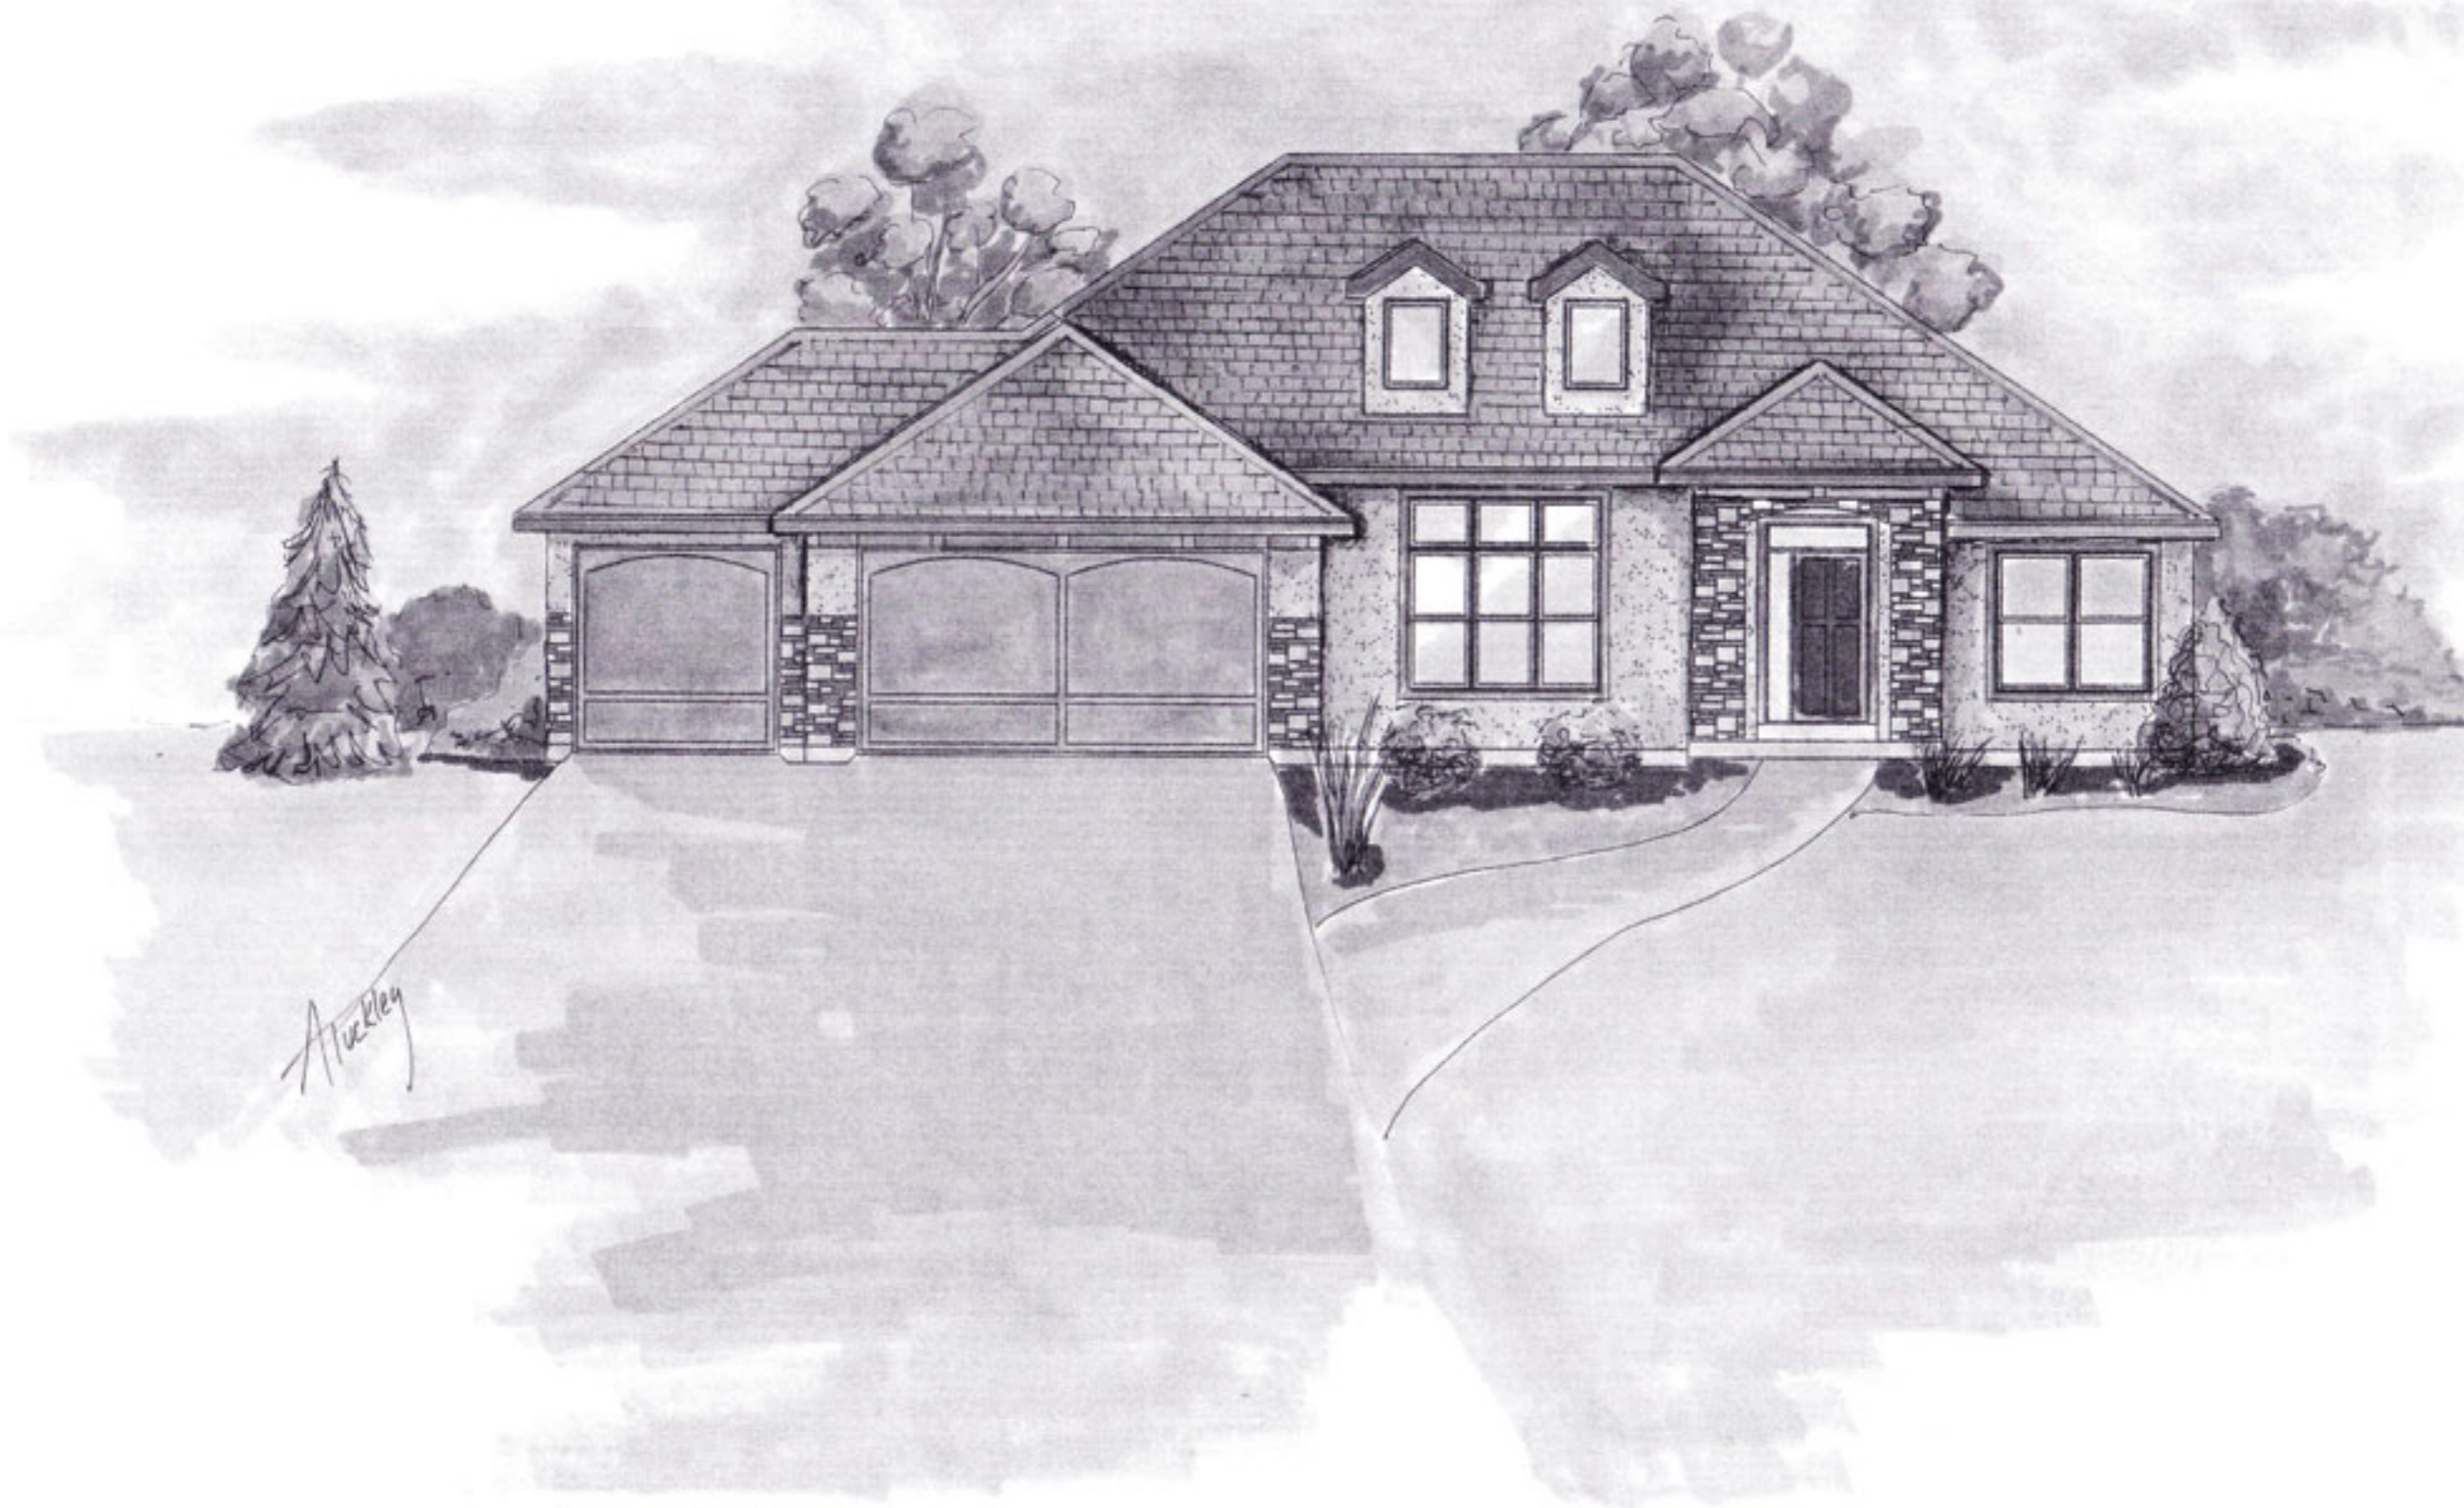

New Cascade

Bedrooms 6

Bathrooms 3

Main Level Approx. 1890 sf

Lower Level Approx. 1469 sf

Total Approx. 3359

Hemme Construction, LLC • 4721 Valhalla Ct. Columbia, MO 65203 • www.hemmeconstruction.com
Jeff: 573-999-6944 • jeff@hemmeconstruction.com

A Buckley

COVERED
DECK

W.I.C.

MASTER
BDRM.
16'-0" x 15'-4"

KITCH.
11'-0" x 15'-4"

DINING
11'-0" x 15'-4"

BDRM #3
11'-6" x 13'-0"

BATH

BATH

GREAT RM.
18'-6" x 18'-8"

3 CAR
GARAGE

BDRM #2
11'-6" x 13'-0"